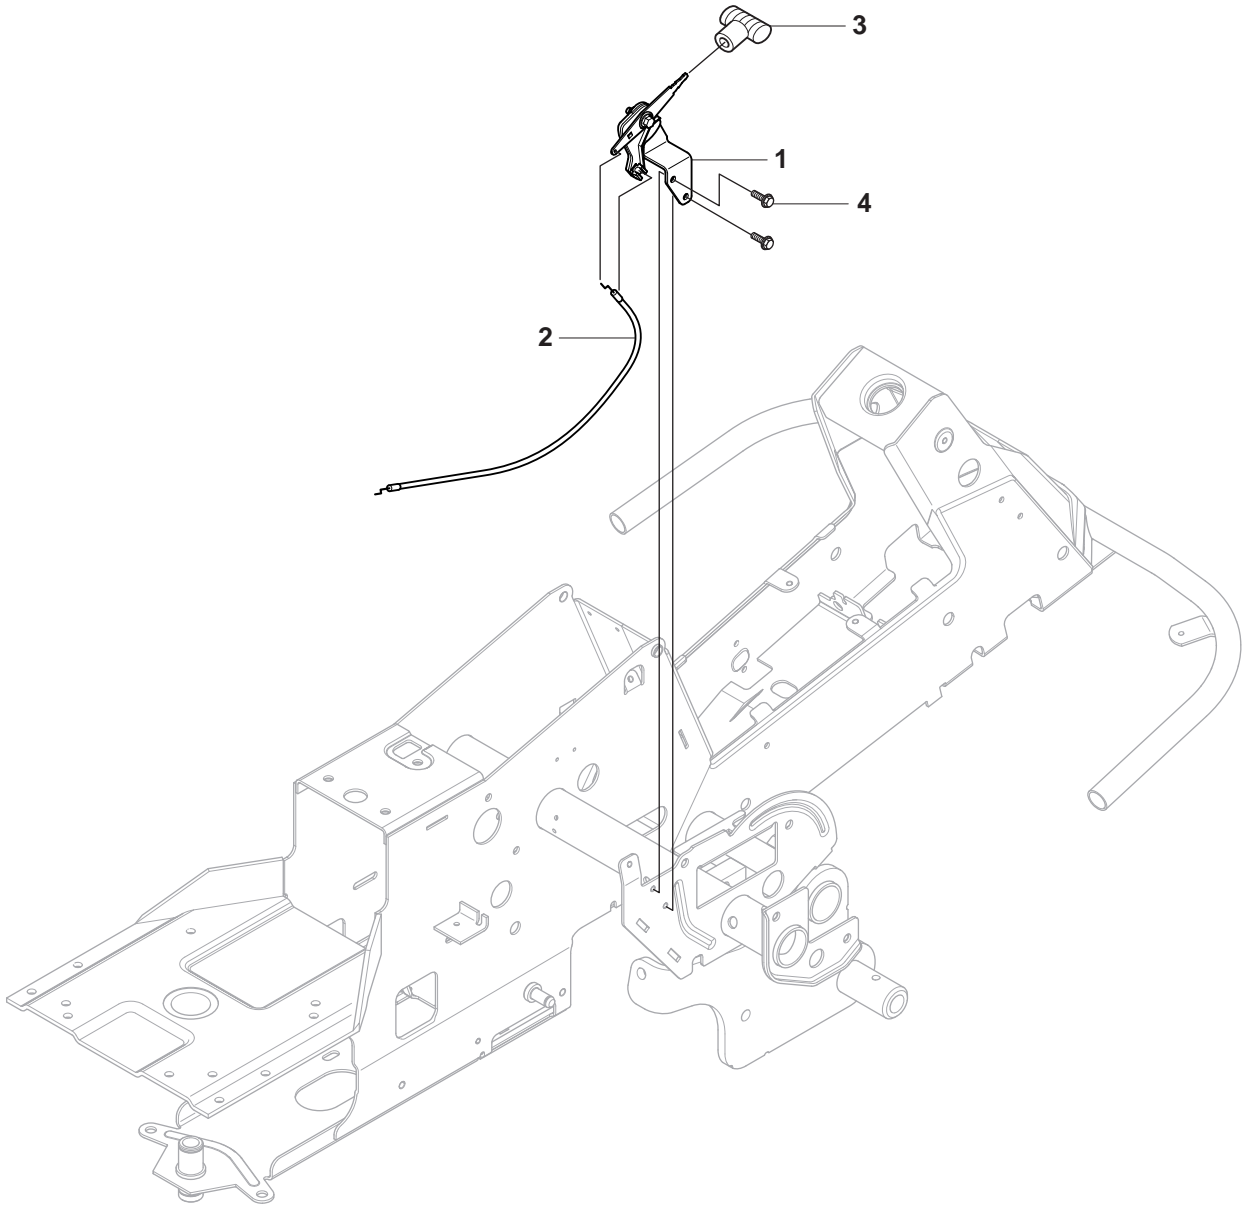

M 965 10 49-01 RIDER R175
CONTROLS

M 965 10 49-01 RIDER R175
CONTROLS

Pos.	Compl No.	Part No.	Description	Qty.	Notes
1		544 30 15-01		1	
2		544 30 17-01		1	
3		506 88 91-01		1	
4		725 23 68-61		2