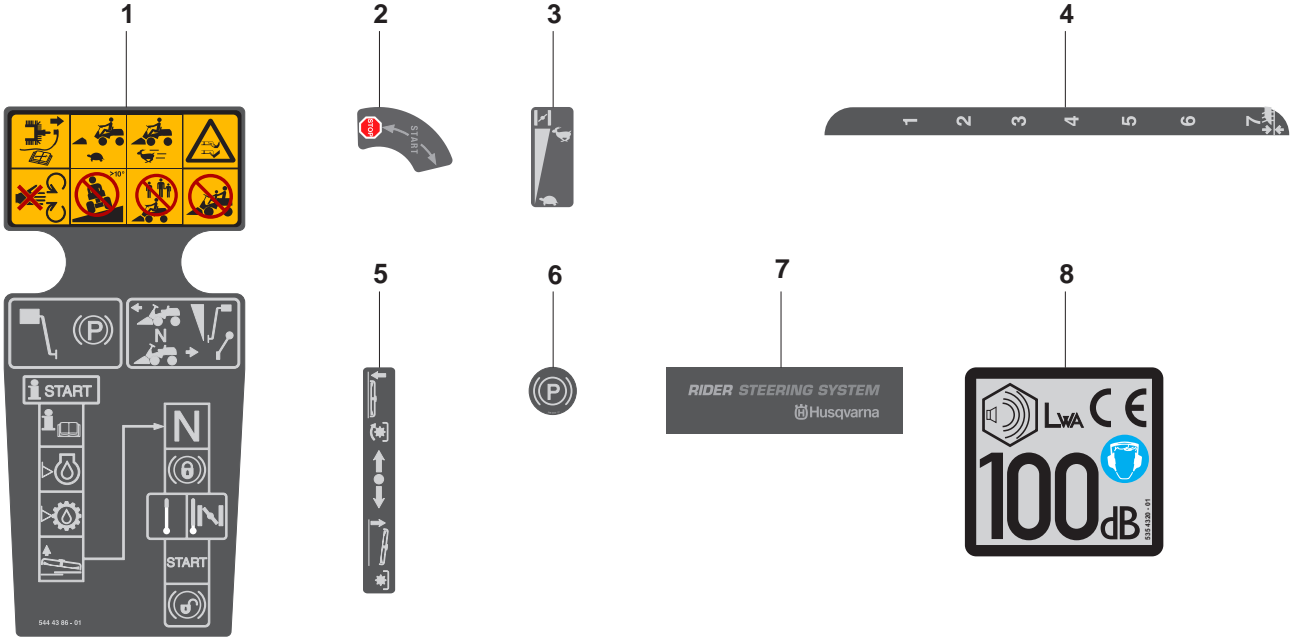

R 965 10 49-01 RIDER R175
DECALS

R

965 10 49-01 RIDER R175
DECALS

Pos.	Compl No.	Part No.	Description	Qty.	Notes
1		544 43 86-01		1	
2		544 43 87-01		1	
3		544 43 88-01		1	
4		544 43 90-02		1	
5		544 43 92-01		1	
6		506 58 45-01		1	
7		544 83 36-01		1	
8		535 43 20-01		1	
9		544 39 11-02		1	
10		544 21 14-01	NEW PART	1	
11		506 99 96-01		1	
12		544 83 37-01		1	LEFT
13		544 83 37-02		1	RIGHT