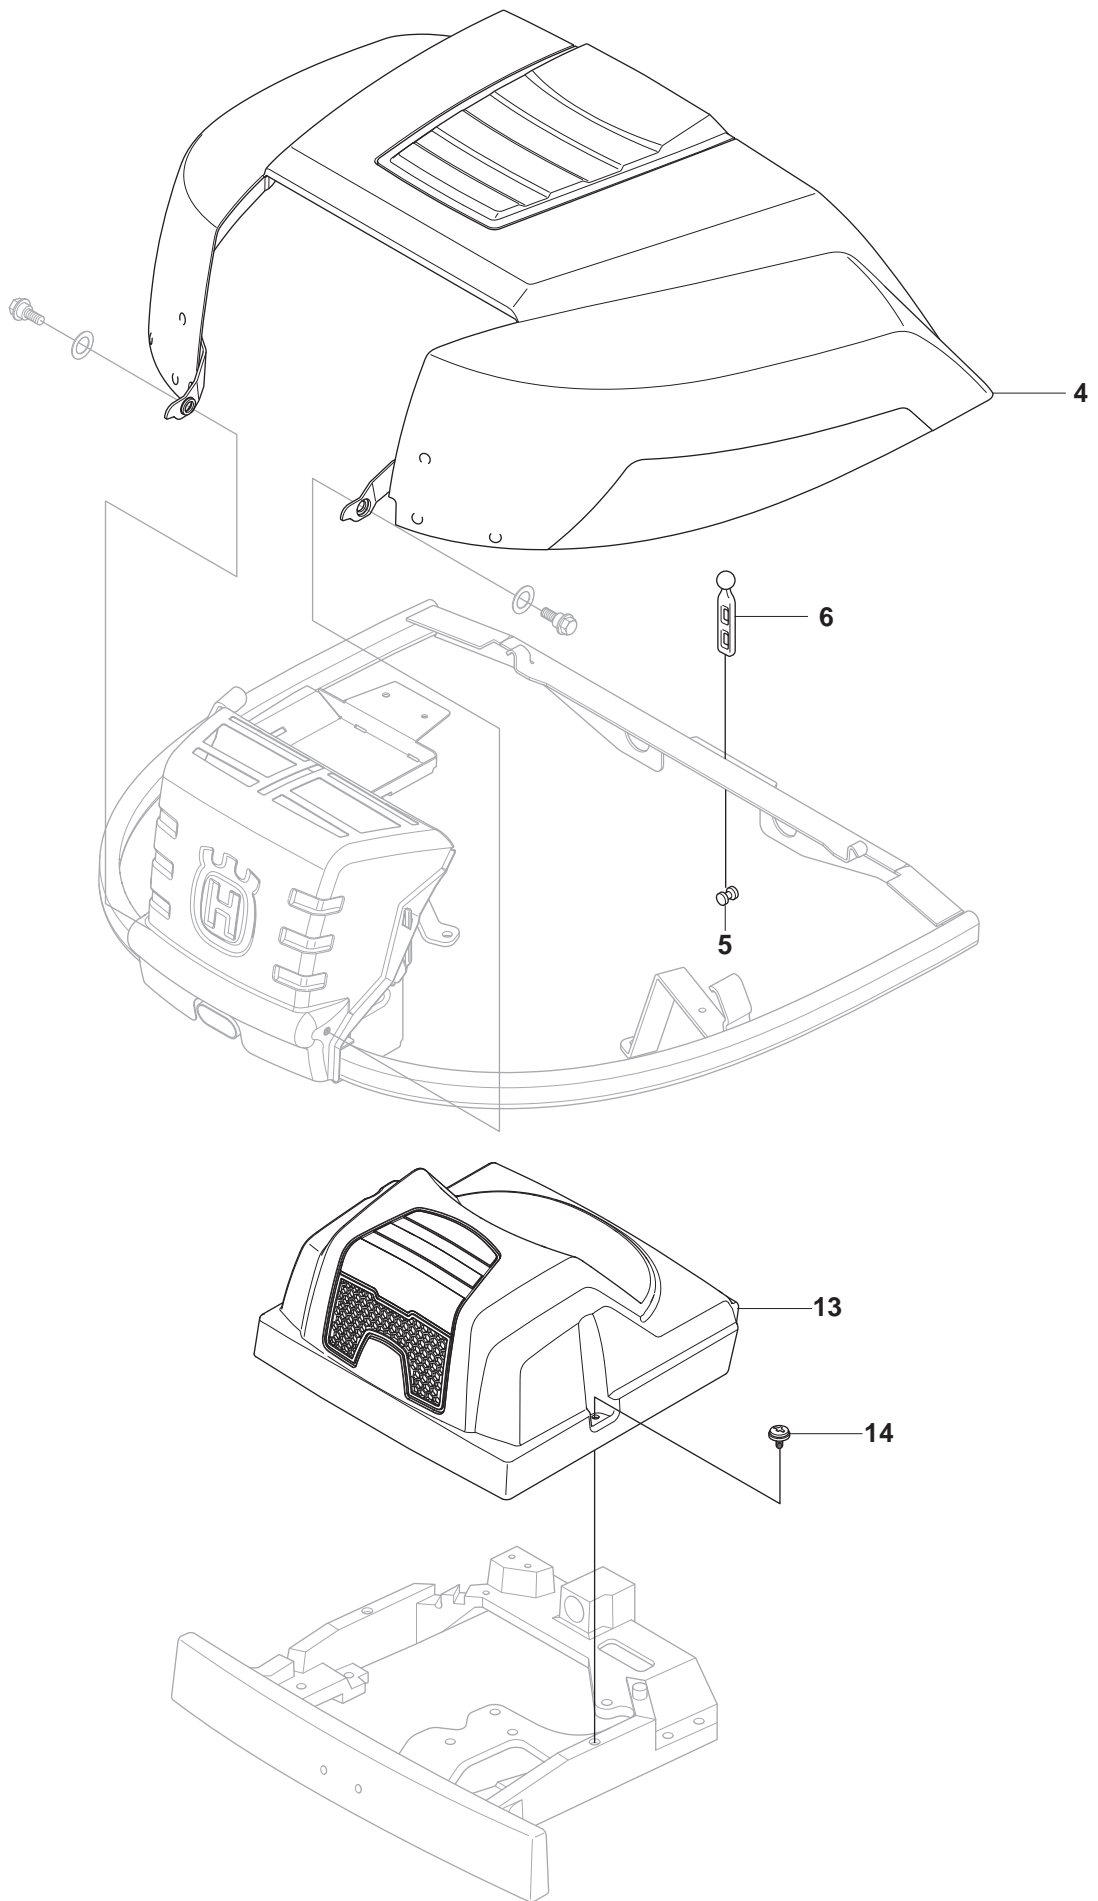

B

**965 10 49-01 RIDER R175
FUEL SYSTEM**

Pos.	Compl No.	Part No.	Description	Qty.	Notes
1		535 50 13-01		1	
2		544 32 93-01		1	
3		732 21 16-01		2	
4		734 11 56-01		1	
5		506 67 33-01		1	
6		506 94 67-07		1	
7		535 46 97-01		2	
8		725 23 64-61		1	
9		501 02 03-01		1	
10		725 24 93-71		2	

C1 965 10 49-01 RIDER R175
COVER