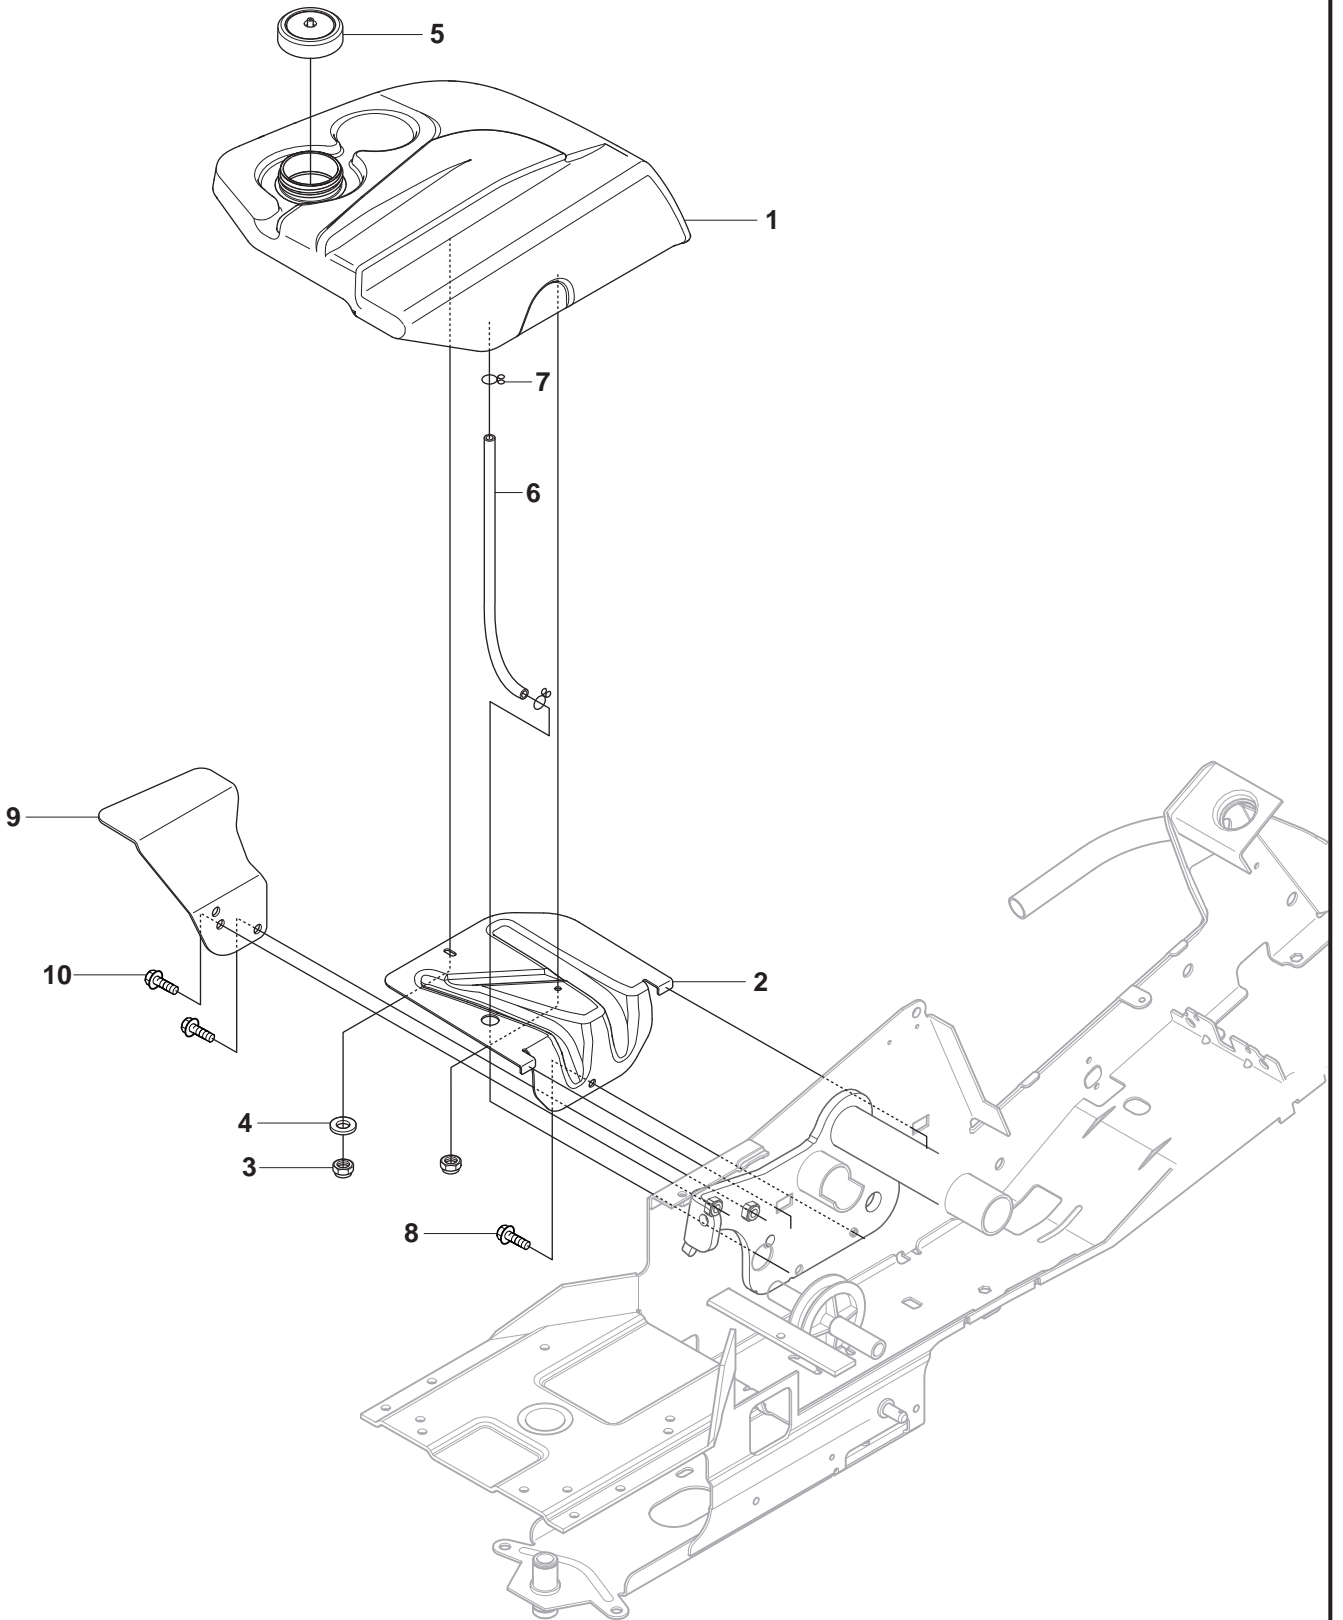

B 965 10 49-01 RIDER R175
FUEL SYSTEM

B

**965 10 49-01 RIDER R175
FUEL SYSTEM**

Pos.	Compl No.	Part No.	Description	Qty.	Notes
1		535 50 13-01		1	
2		544 32 93-01		1	
3		732 21 16-01		2	
4		734 11 56-01		1	
5		506 67 33-01		1	
6		506 94 67-07		1	
7		535 46 97-01		2	
8		725 23 64-61		1	
9		501 02 03-01		1	
10		725 24 93-71		2