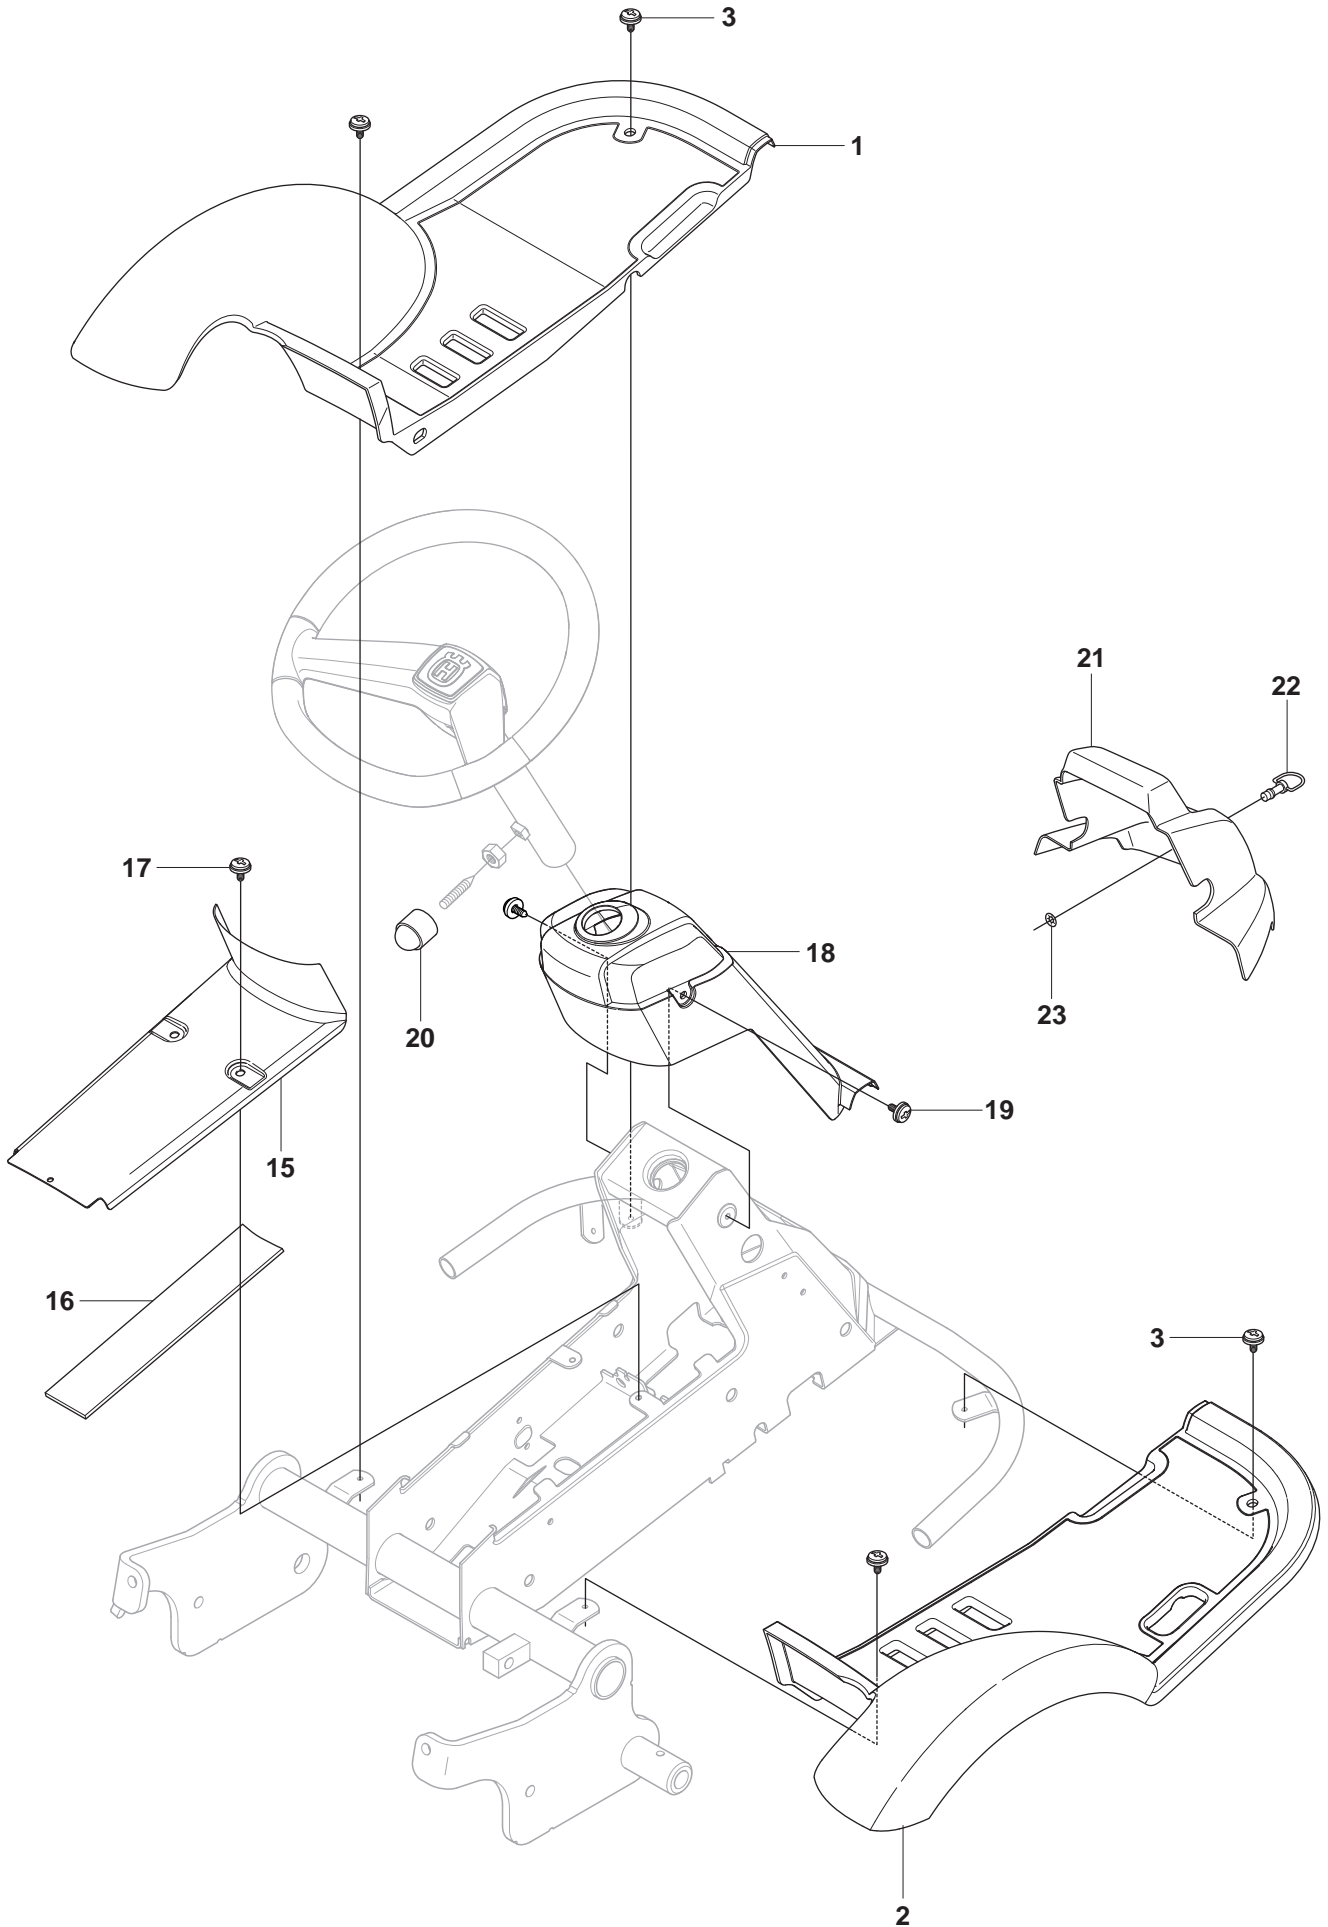

A**965 10 49-01 RIDER R175
SEAT, TS2500**

Pos.	Compl No.	Part No.	Description	Qty.	Notes
1		544 32 85-03		1	
2		506 91 53-01		1	
3		734 11 74-41		1	
4		725 24 93-71		1	
5		544 43 33-01		1	
6		506 56 55-01		2	
7		506 56 53-01		2	
8		734 11 64-41		2	
9		506 55 63-01		2	
10		506 50 99-01		1	
11		735 31 12-00		1	
12		506 66 88-01		1	

C1 965 10 49-01 RIDER R175
COVER

C2

965 10 49-01 RIDER R175
COVER

C3

965 10 49-01 RIDER R175
COVER

965 10 49-01 RIDER R175
COVER

Pos.	Compl No.	Part No.	Description	Qty.	Notes
1		544 89 59-01		1	C2
2		544 89 59-03		1	C2
3		544 40 05-01		4	C2
4		544 24 50-02		1	C1
5		506 59 95-01		1	C1
6		506 59 96-01		1	C1
7		535 50 25-01		1	C3
8		544 40 05-01		1	C3
9		544 33 21-03		1	C3
10		544 33 22-02		1	C3
11		535 42 91-01		1	C3
12		544 40 05-01		4	C3
13		544 37 39-01		1	C1
14		544 40 05-01		2	C1
15		544 23 92-01		1	C2
16		544 42 75-01		1	C2
17		544 40 05-01		2	C2
18		544 32 65-01		1	C2
19		544 40 05-01		2	C2
20		544 43 32-01		1	C2
21		535 43 39-01		1	C2
22		506 96 35-01		1	C2
23		506 96 36-01		1	C2