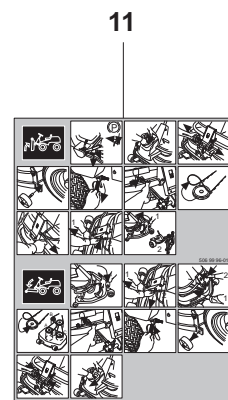

R 965 10 49-01 RIDER R175
DECALS

R

965 10 49-01 RIDER R175
DECALS

Pos.	Compl No.	Part No.	Description	Qty.	Notes
1		544 43 86-01		1	
2		544 43 87-01		1	
3		544 43 88-01		1	
4		544 43 90-02		1	
5		544 43 92-01		1	
6		506 58 45-01		1	
7		544 83 36-01		1	
8		535 43 20-01		1	
9		544 39 11-02		1	
10		544 21 14-01	NEW PART	1	
11		506 99 96-01		1	
12		544 83 37-01		1	LEFT
13		544 83 37-02		1	RIGHT