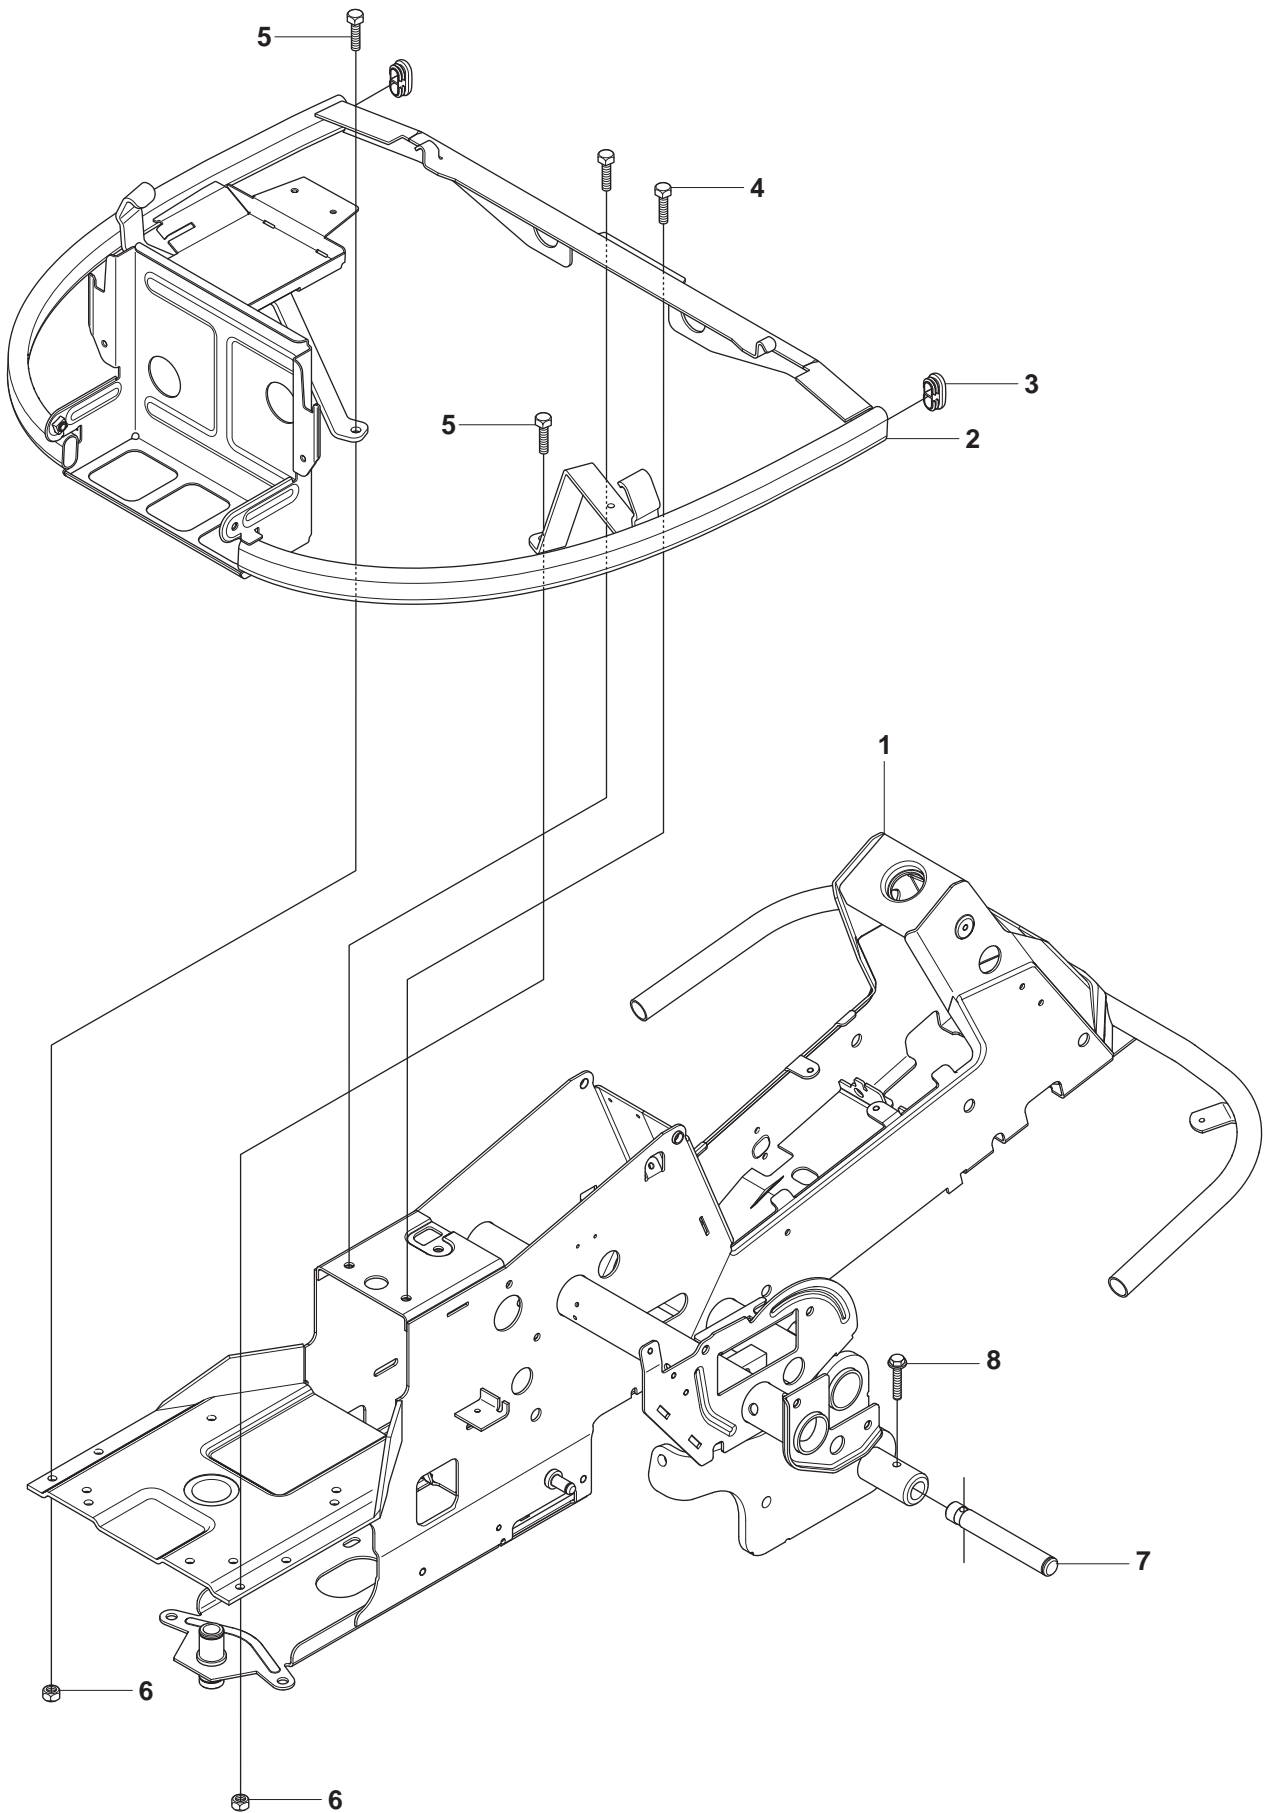

F 965 10 49-01 RIDER R175
CHASSIS

F

**965 10 49-01 RIDER R175
CHASSIS**

Pos.	Compl No.	Part No.	Description	Qty.	Notes
1		544 84 23-01		1	
2		544 24 42-02		1	
3		544 24 44-01		2	
4		506 57 01-03		2	
5		725 24 51-71		2	
6		732 21 18-01		2	
7		535 47 08-01		2	
8		725 24 59-61		2