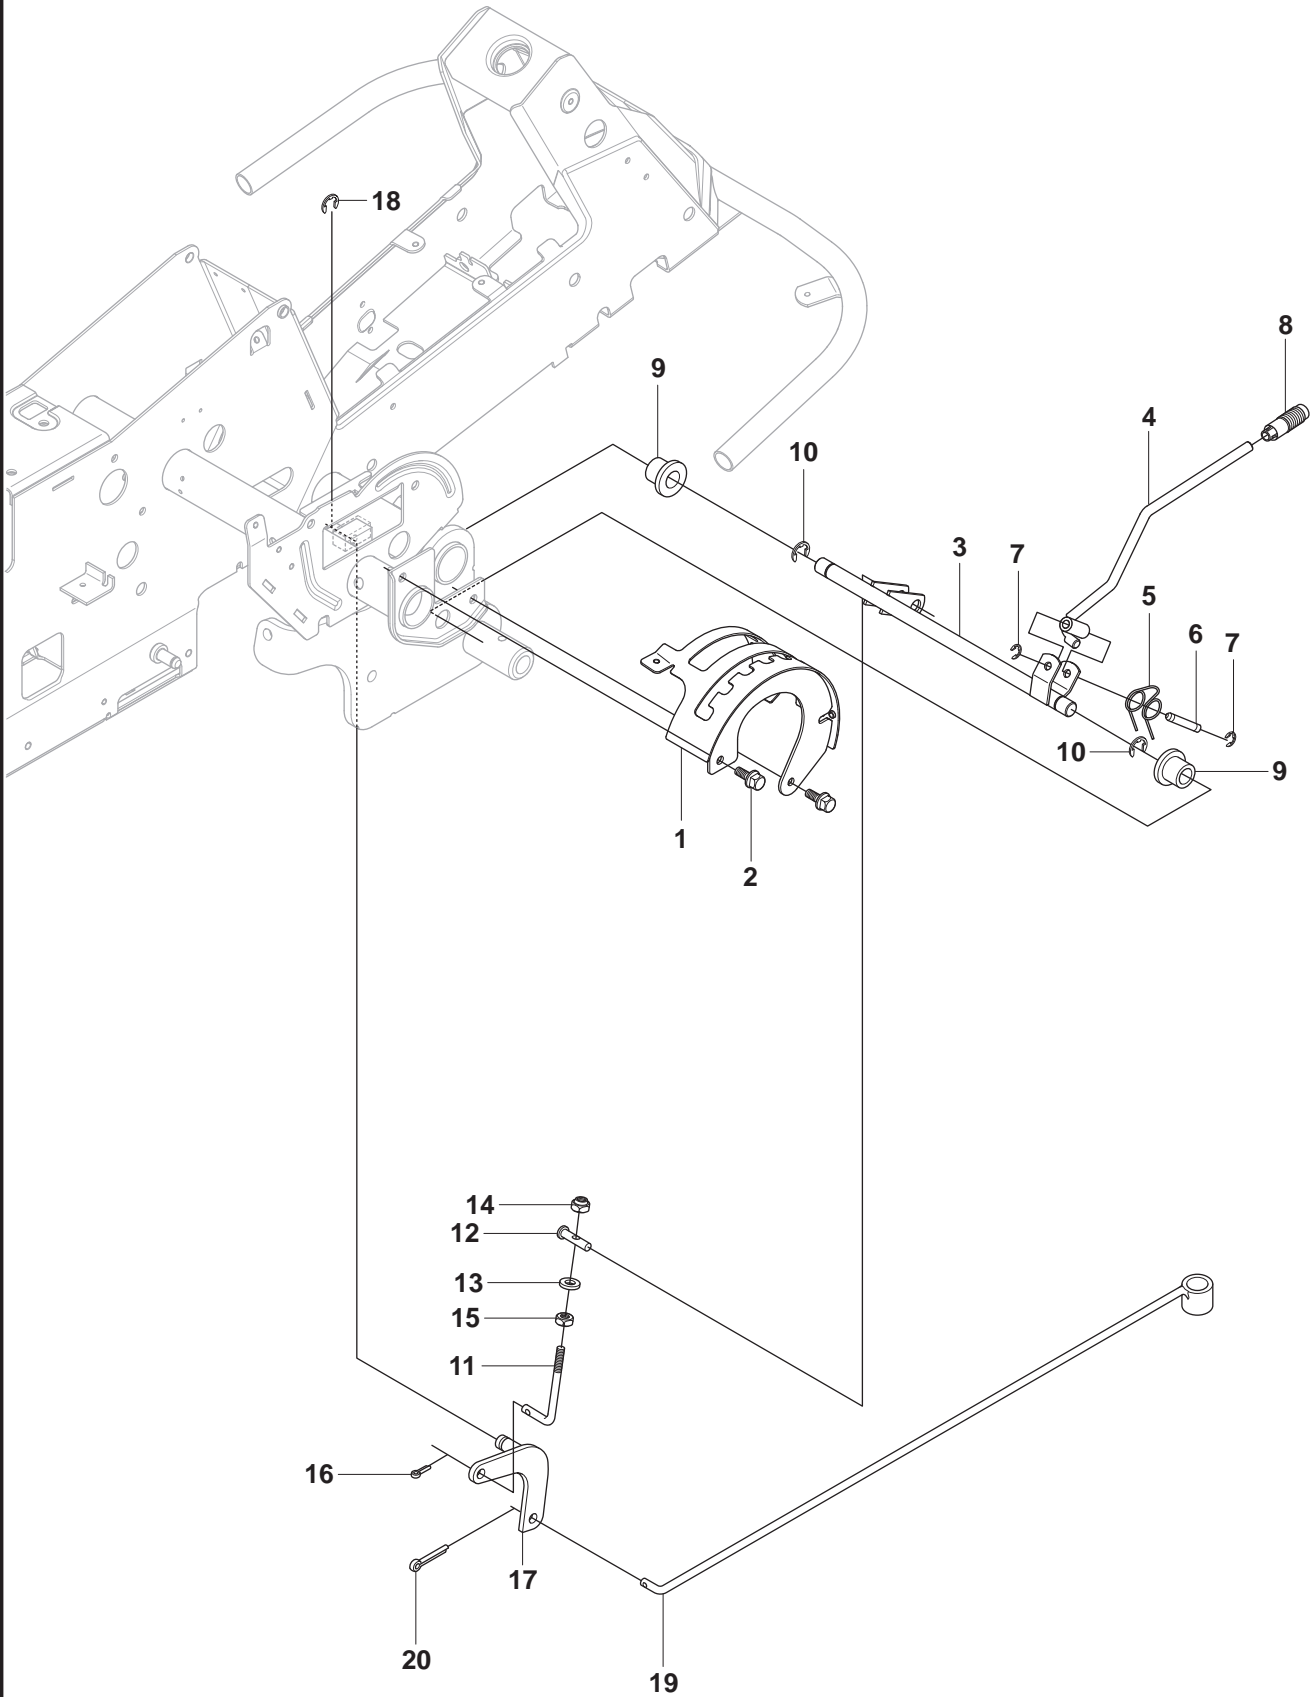

D 965 10 49-01 RIDER R175
HEIGHT ADJUSTMENT

D

**965 10 49-01 RIDER R175
HEIGHT ADJUSTMENT**

Pos.	Compl No.	Part No.	Description	Qty.	Notes
1		535 50 14-01		1	
2		506 57 01-03		2	
3		535 50 64-01		1	
4		535 50 62-01		1	
5		506 53 14-01		1	
6		506 53 15-01		1	
7		735 31 09-20		2	
8		506 54 20-01		1	
9		506 55 43-01		2	
10		735 31 22-20		2	
11		506 90 82-01		1	
12		506 78 46-01		1	
13		734 11 72-01		1	
14		732 21 18-01		1	
15		731 23 18-01		1	
16		721 61 83-01		1	
17		506 99 83-01		1	
18		735 31 15-20		1	
19		506 97 51-01		1	
20		721 61 83-01		1