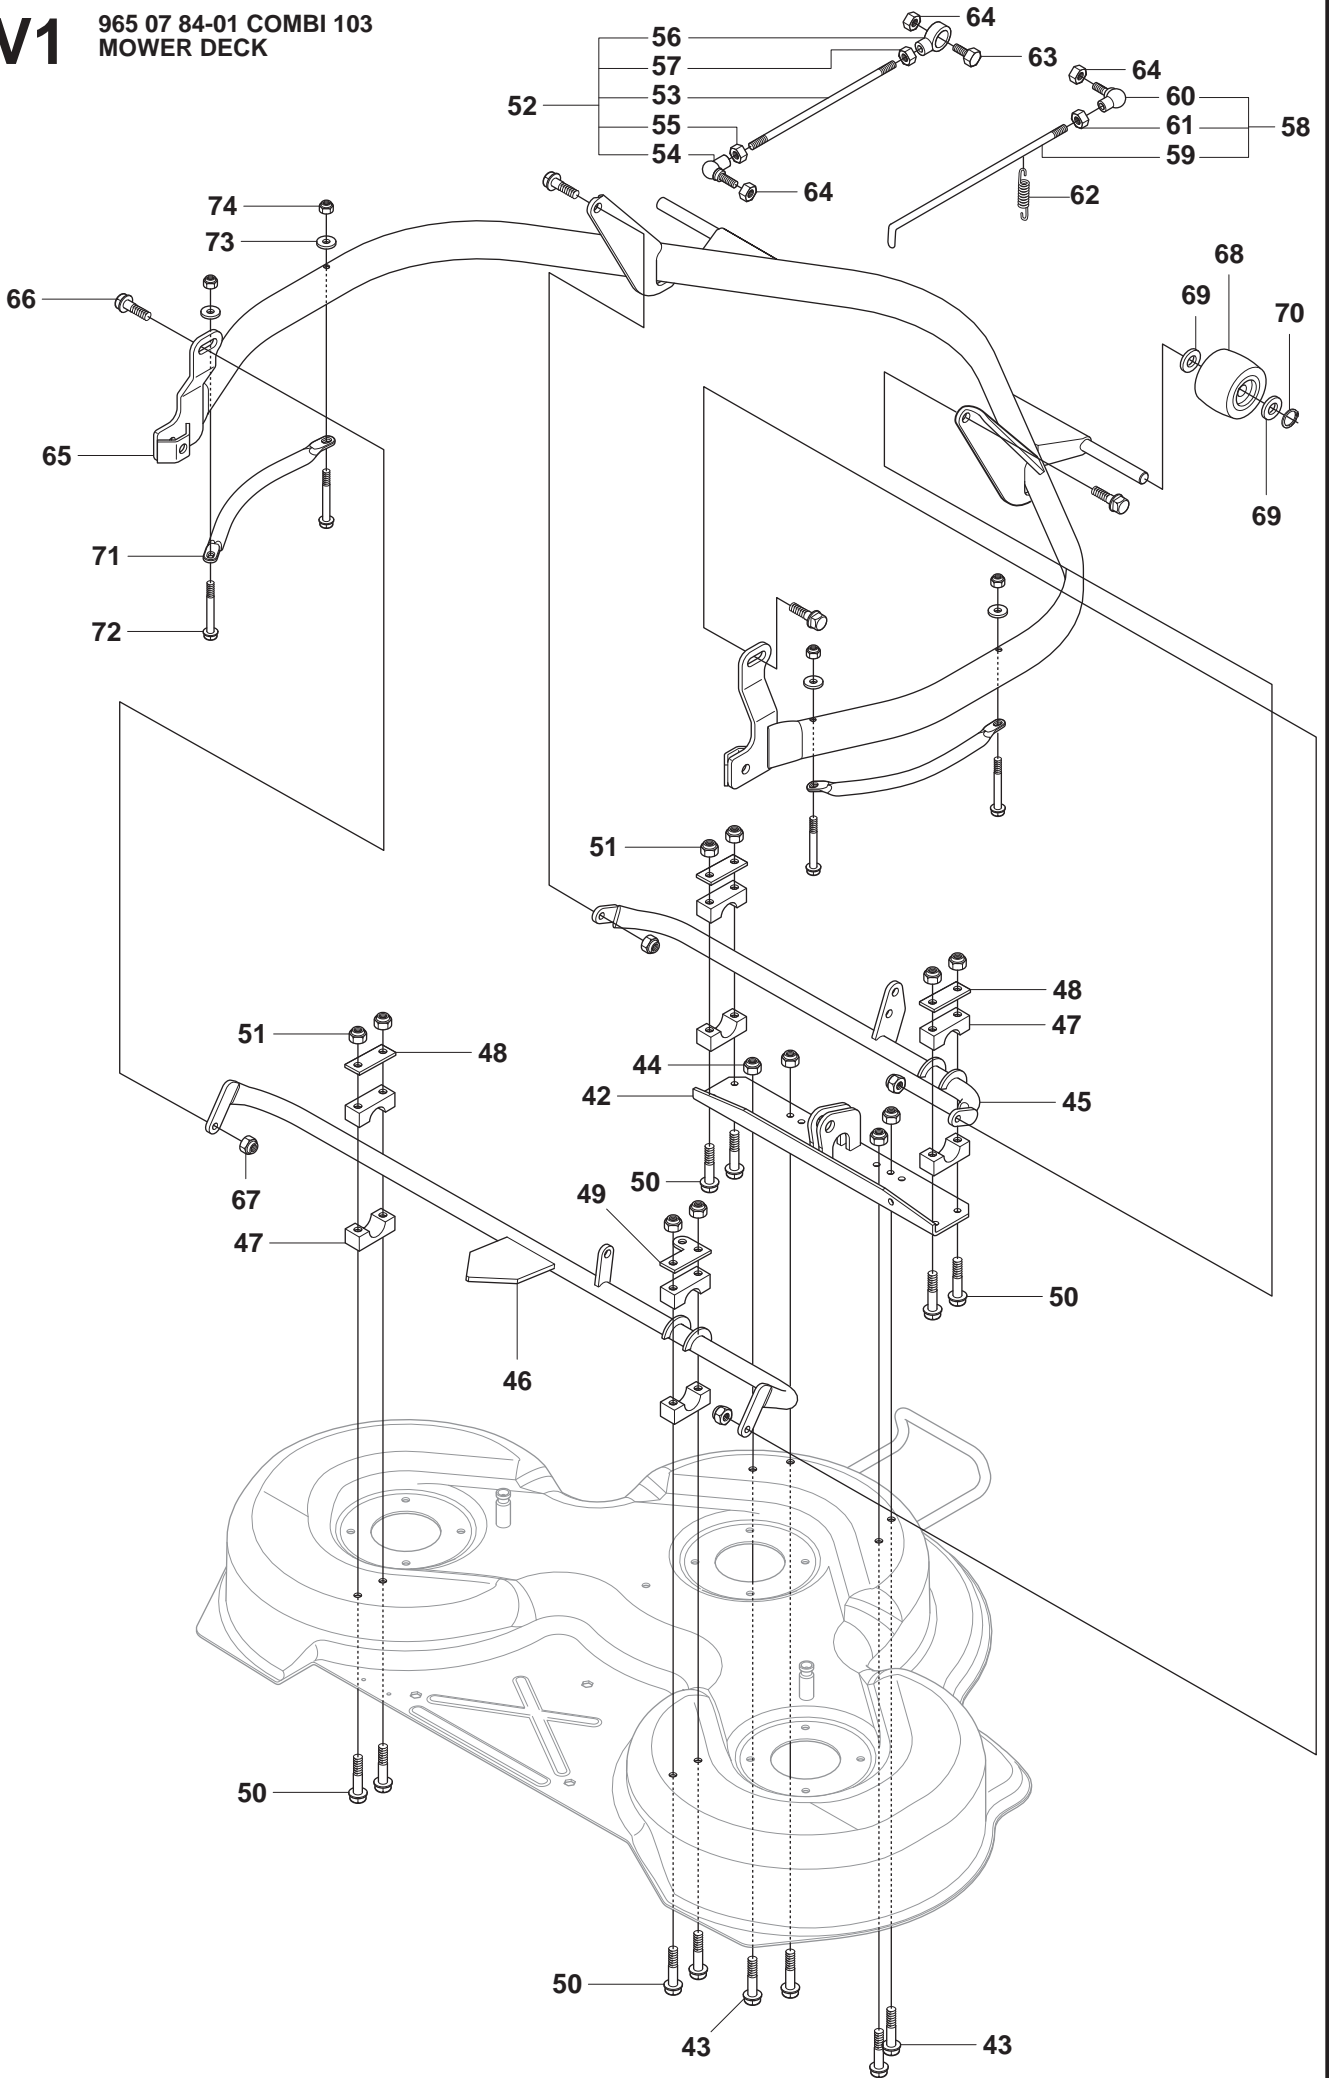

965 10 49-01 RIDER R175
965 07 85-01 MOWER DECK, COMBI 112

Pos.	Compl No.	Part No.	Description	Qty.	Notes
1		506 92 90-01		1	
2		535 43 74-01		1	
3		535 43 13-01		1	
4		725 25 42-51		1	
5		725 25 36-71		1	
6		732 25 22-01		2	
7		506 59 74-01		2	
8		732 21 18-01		2	
9		965 07 85-01		1	

V1

965 07 84-01 COMBI 103
MOWER DECK