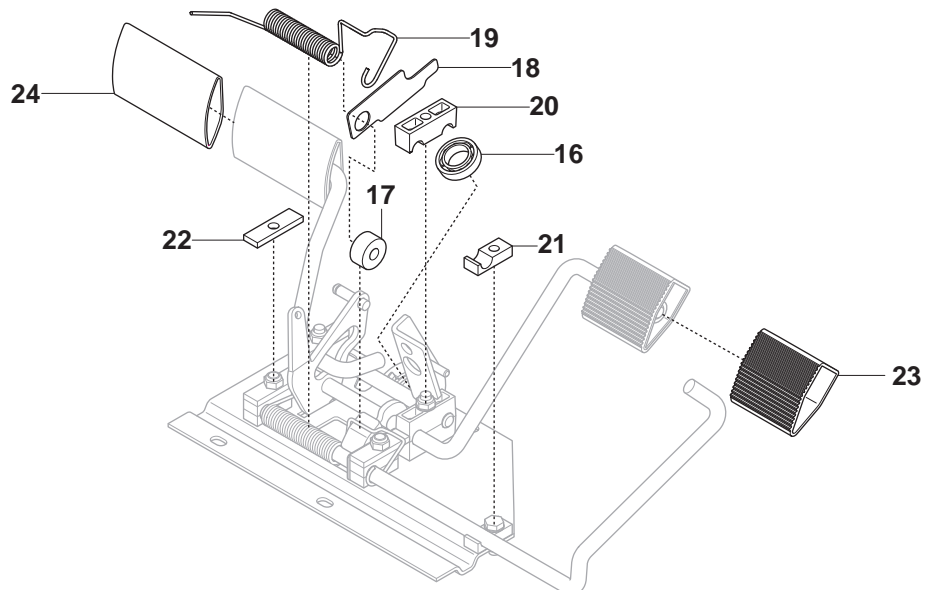

N 965 10 49-01 RIDER R175
PEDALS

PEDALS