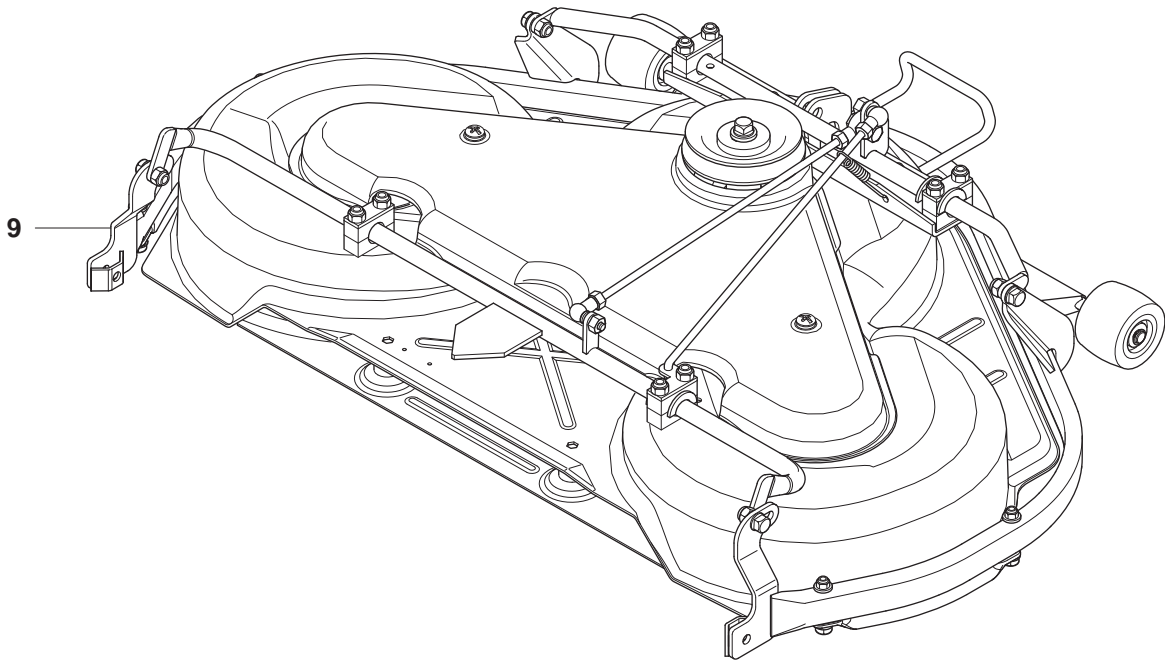

U 965 10 49-01 RIDER R175
965 07 85-01 MOWER DECK, COMBI 112

965 10 49-01 RIDER R175
965 07 85-01 MOWER DECK, COMBI 112

Pos.	Compl No.	Part No.	Description	Qty.	Notes
1		506 92 90-01		1	
2		535 43 74-01		1	
3		535 43 13-01		1	
4		725 25 42-51		1	
5		725 25 36-71		1	
6		732 25 22-01		2	
7		506 59 74-01		2	
8		732 21 18-01		2	
9		965 07 85-01		1