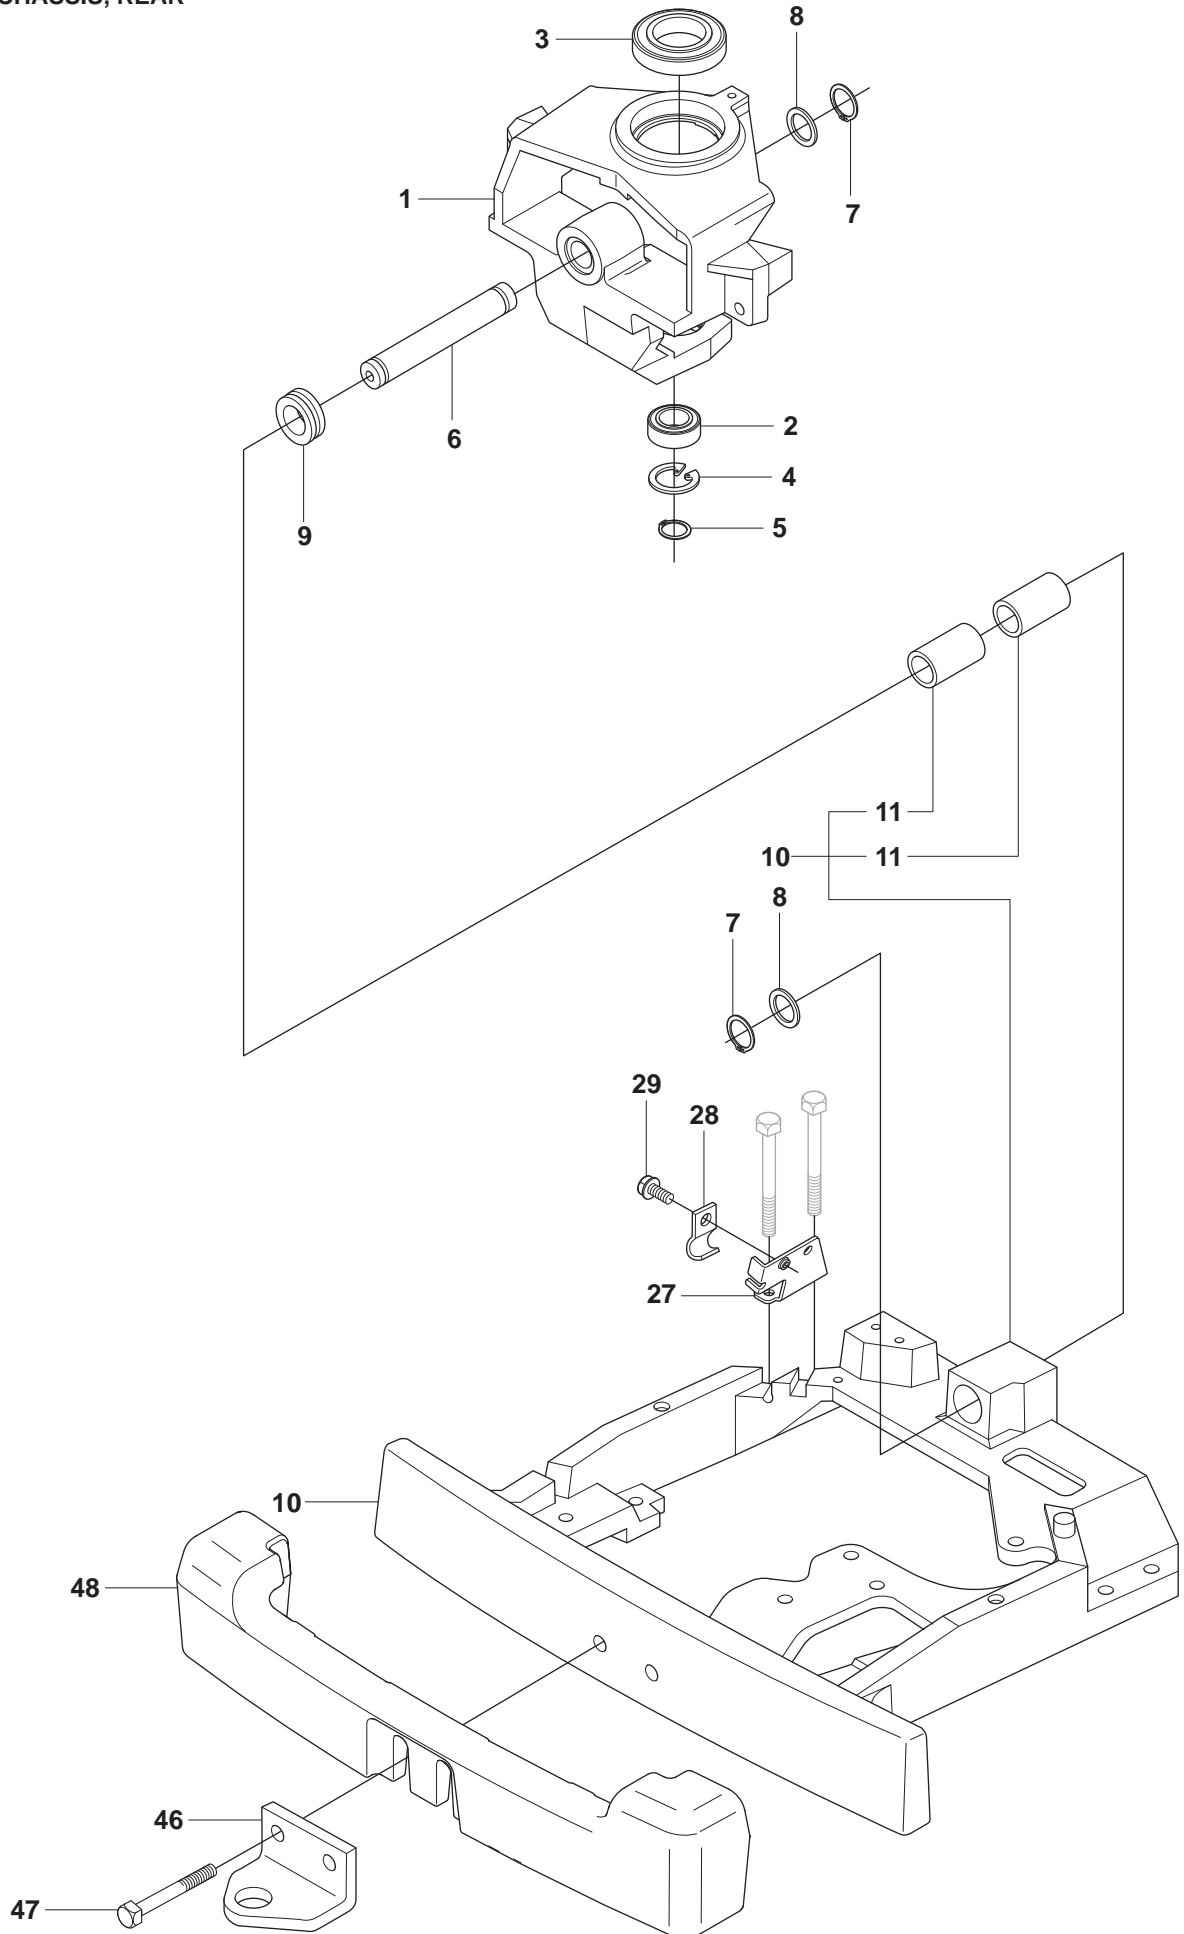

965 10 49-01 RIDER R175
ENGINE

Pos.	Compl No.	Part No.	Description	Qty.	Notes
1		544 83 31-01		1	
2		725 24 57-51		4	
3		734 11 64-01		3	
4		735 21 64-00		1	
5		732 21 18-01		4	
6		535 50 06-01		1	
7		506 91 45-01		1	
8		506 55 63-01		2	
9		544 33 57-01		1	
10		725 23 64-61		2	
11		506 66 84-01		1	
12		544 24 83-01		1	
13		506 59 74-01		2	
14		506 83 94-01		2	

J1

965 10 49-01 RIDER R175
CHASSIS, REAR